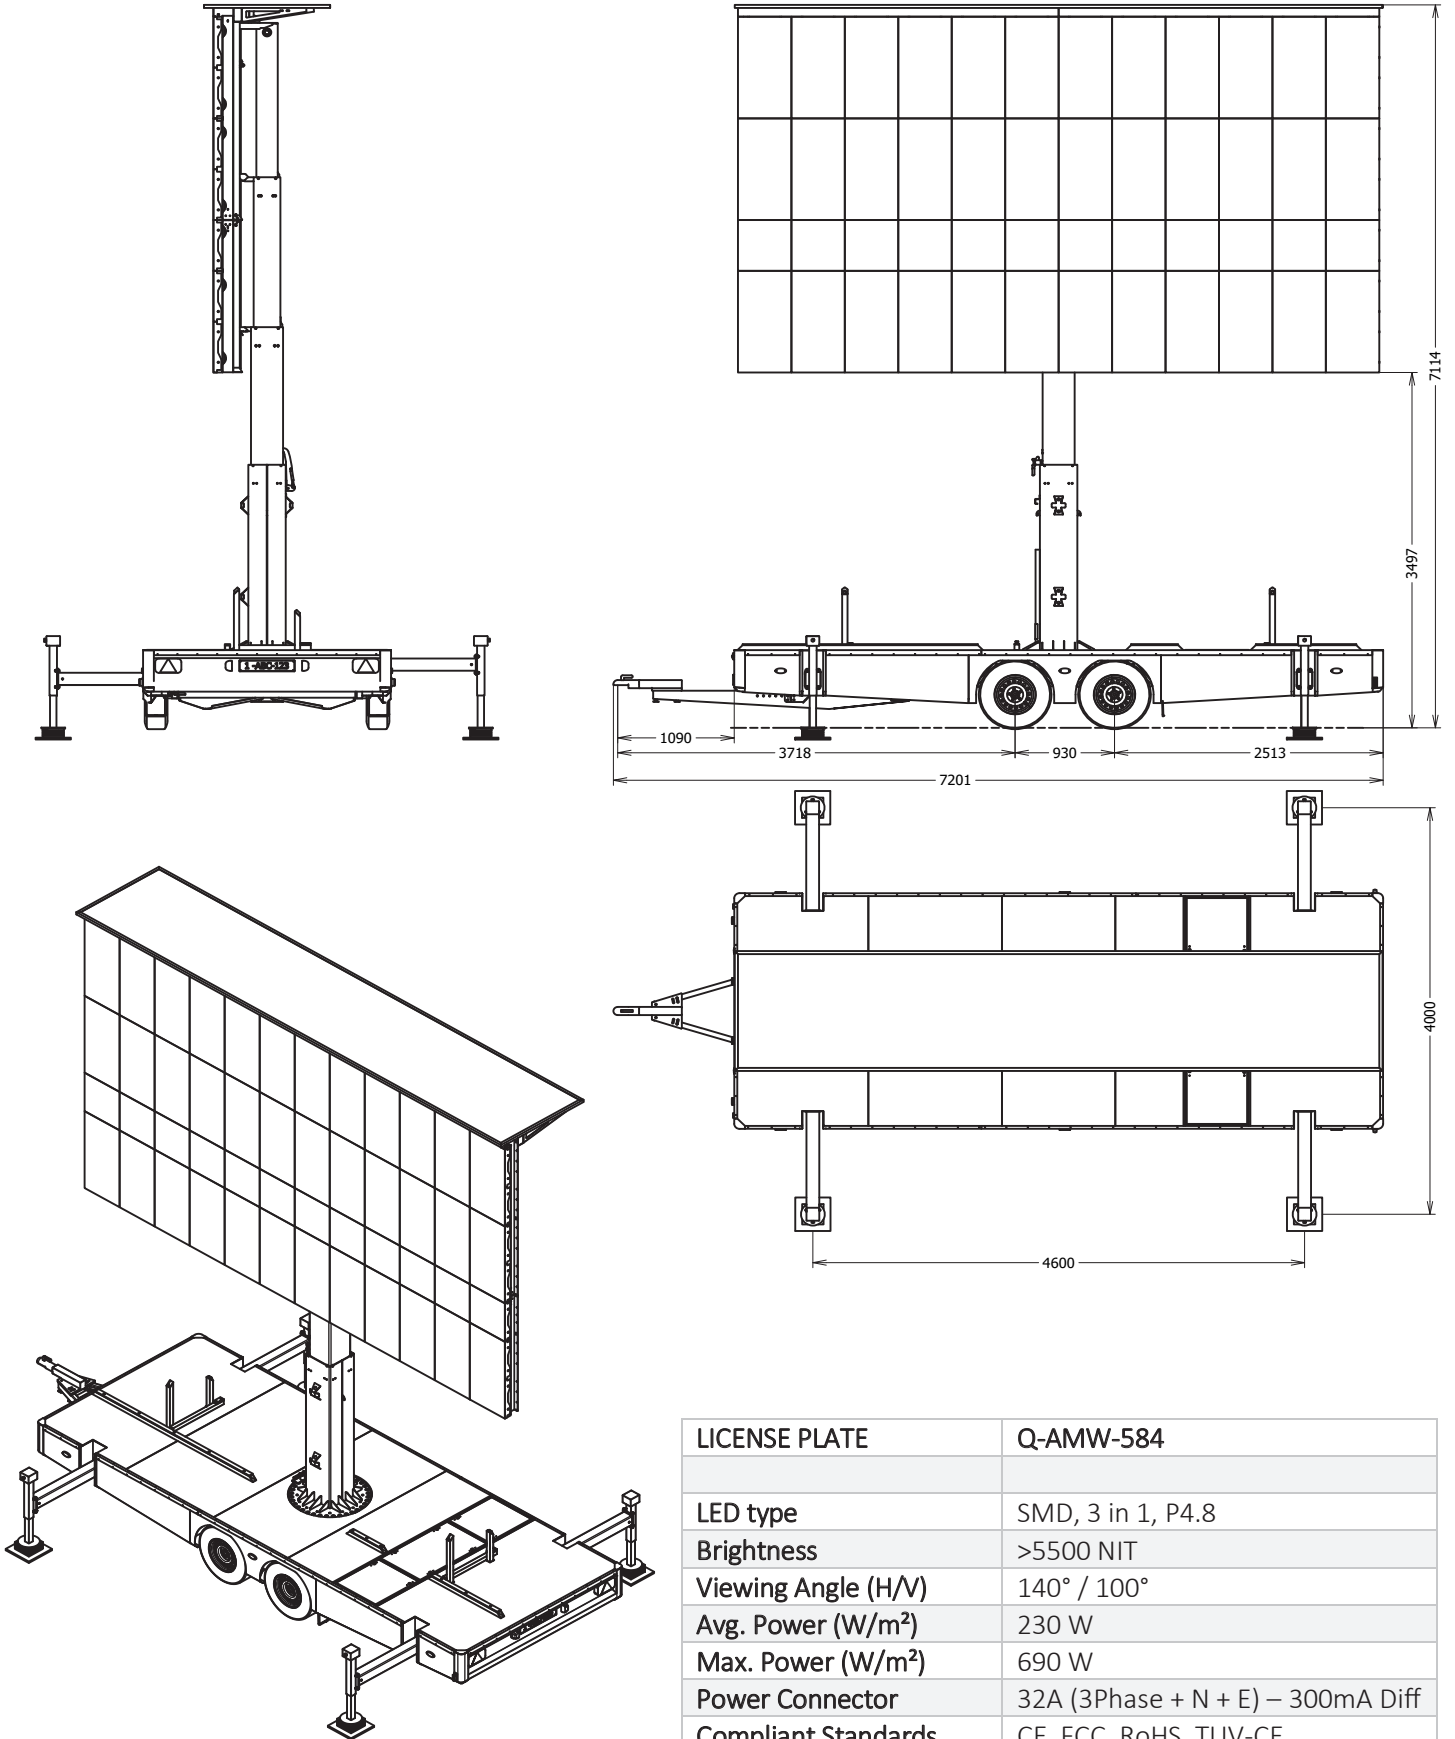

VIDI-SQUARE
AV SOLUTIONS & VIDEO RENTAL

OD9

21m² - 6m00*3m50
P4.8 - 1248*728 pix

LICENSE PLATE	Q-AMW-584
LED type	SMD, 3 in 1, P4.8
Brightness	>5500 NIT
Viewing Angle (H/V)	140° / 100°
Avg. Power (W/m ²)	230 W
Max. Power (W/m ²)	690 W
Power Connector	32A (3Phase + N + E) – 300mA Diff
Compliant Standards	CE, FCC, RoHS, TUV-CE